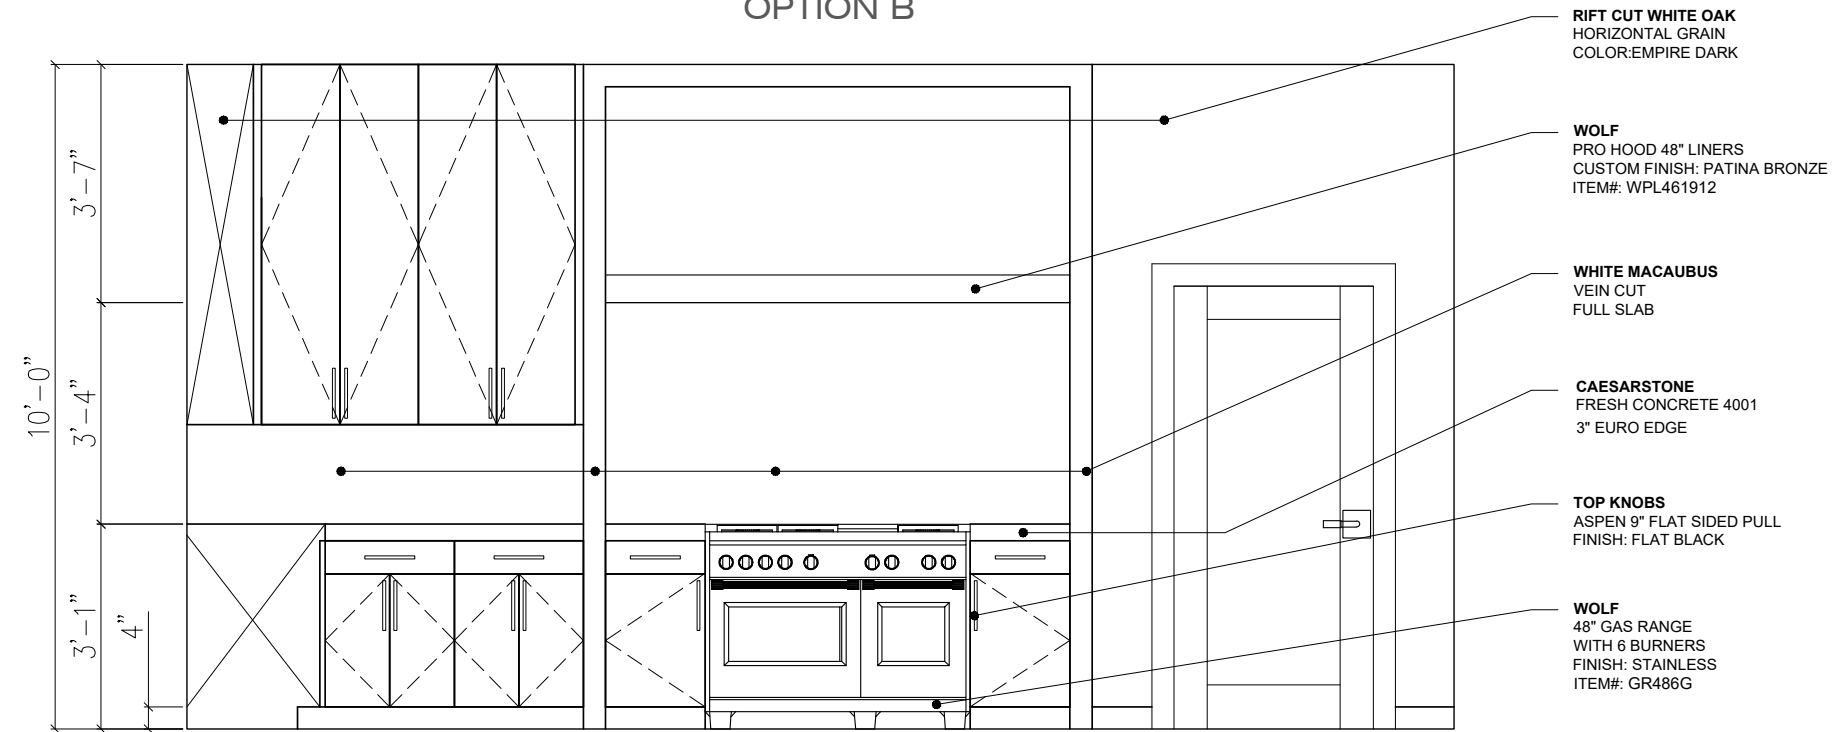

OPTION B

4 KITCHEN ELEVATION E

3/8" = 1'-0"