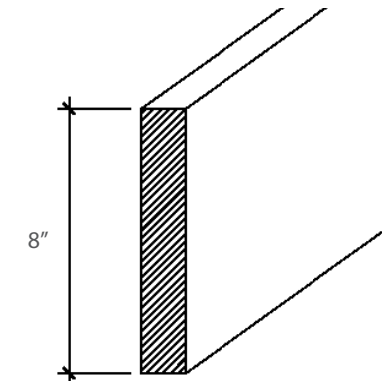

BASE DETAILS

BASE: 8"