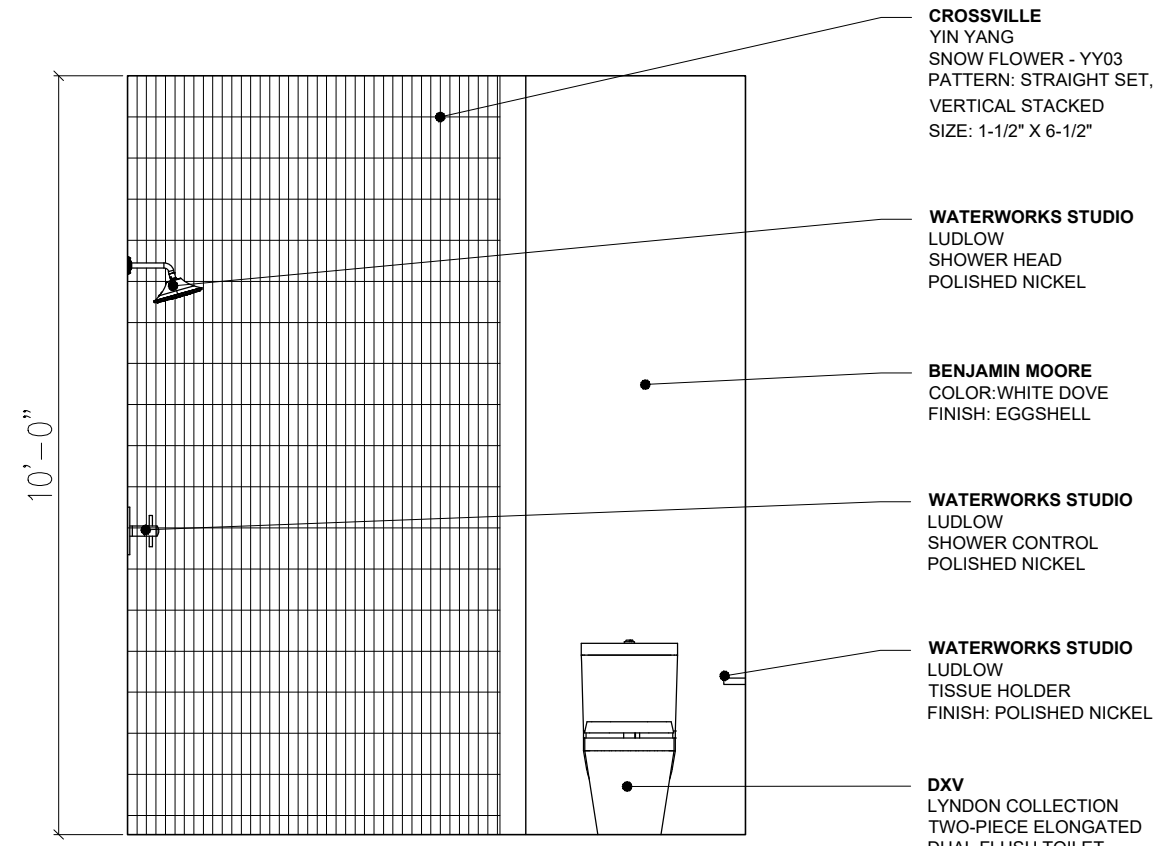

POWDER BATH ELEVATIONS

POWDER BATH ENLARGED FLOOR PLAN

3/16" = 1'-0"

1 POWDER BATH ELEVATION W

3/8" = 1'-0"

2 POWDER BATH ELEVATION N

3/8" = 1'-0"

LAUNDRY CLOSET FINISHES