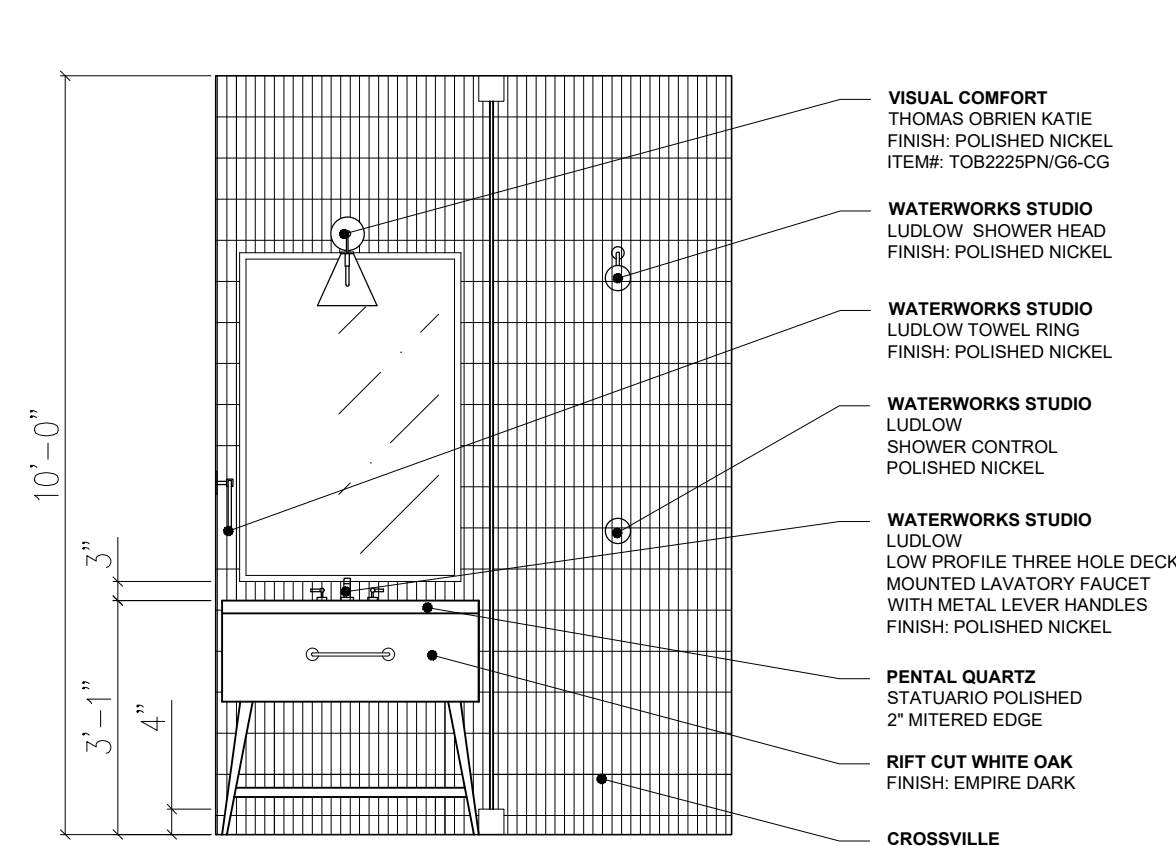

1 POWDER BATH ELEVATION W

3/8" = 1'-0"