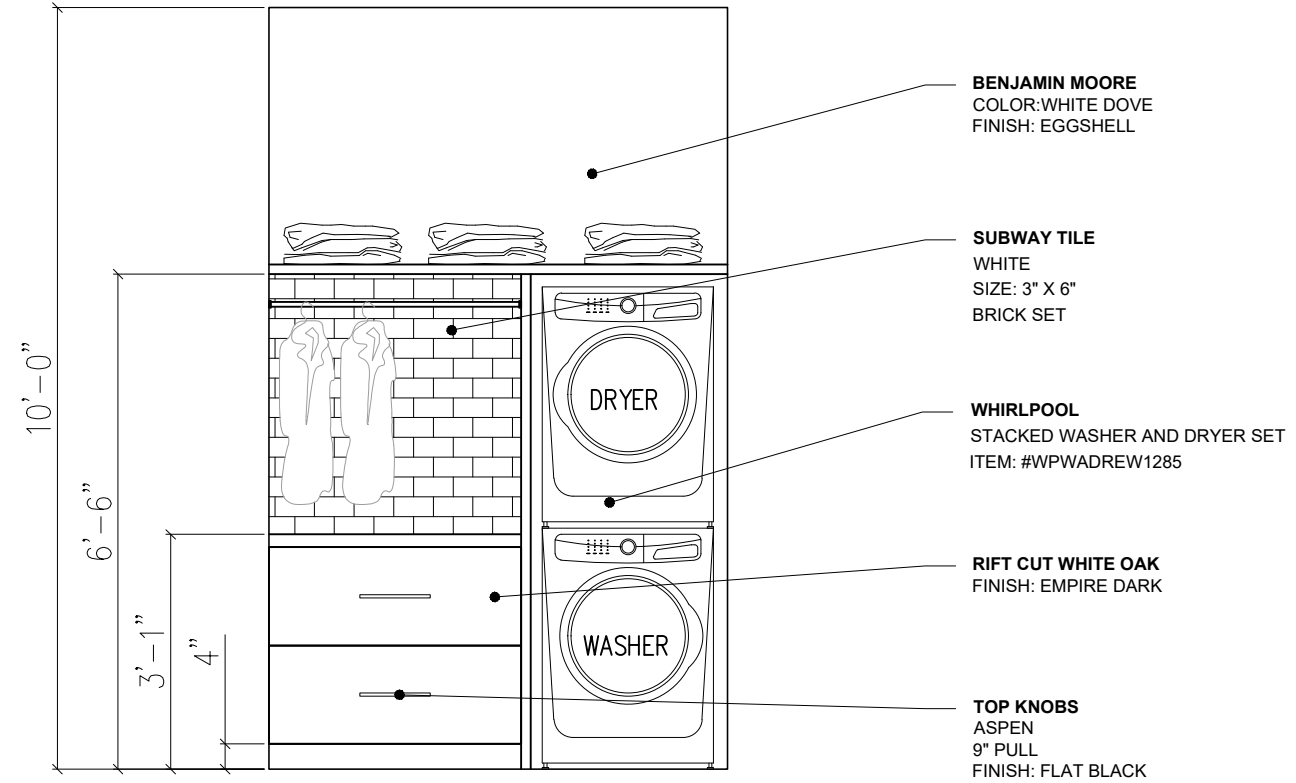

CABINET FINISH

RIFT CUT WHITE OAK
Horizontal Grain
Color: Empire Dark

LAUNDRY CLOSET ELEVATIONS

WHIRLPOOL
Stacked Washer and Dryer Set
Item:# WPWADREW1285

1 LAUNDRY CLOSET ELEVATION
3/8" = 1'-0"

MASTER BEDROOM FINISHES