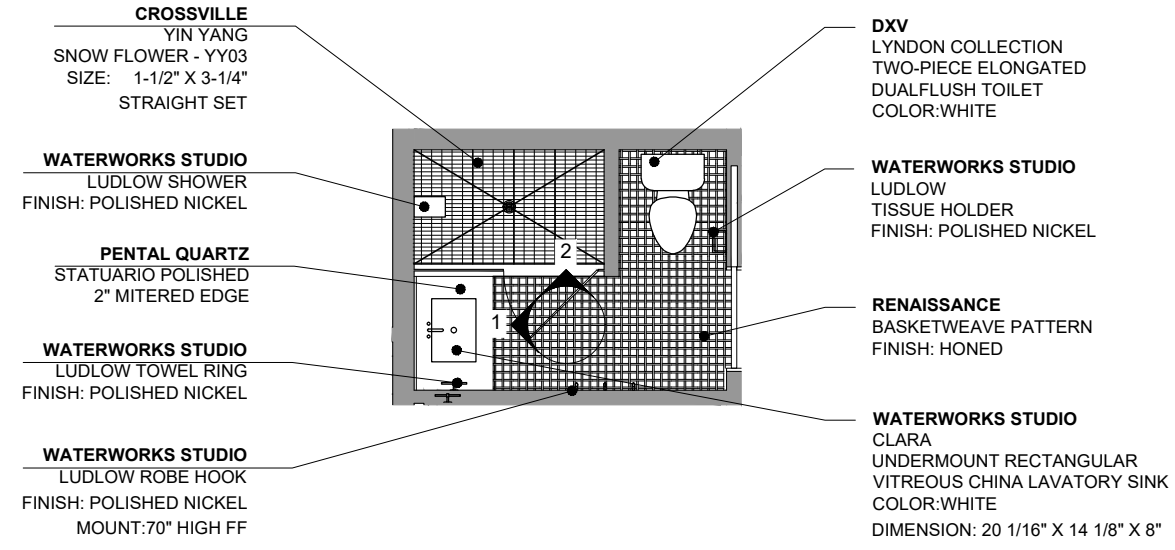

POWDER BATH ELEVATIONS

POWDER BATH ENLARGED FLOOR PLAN

3/16" = 1'-0"