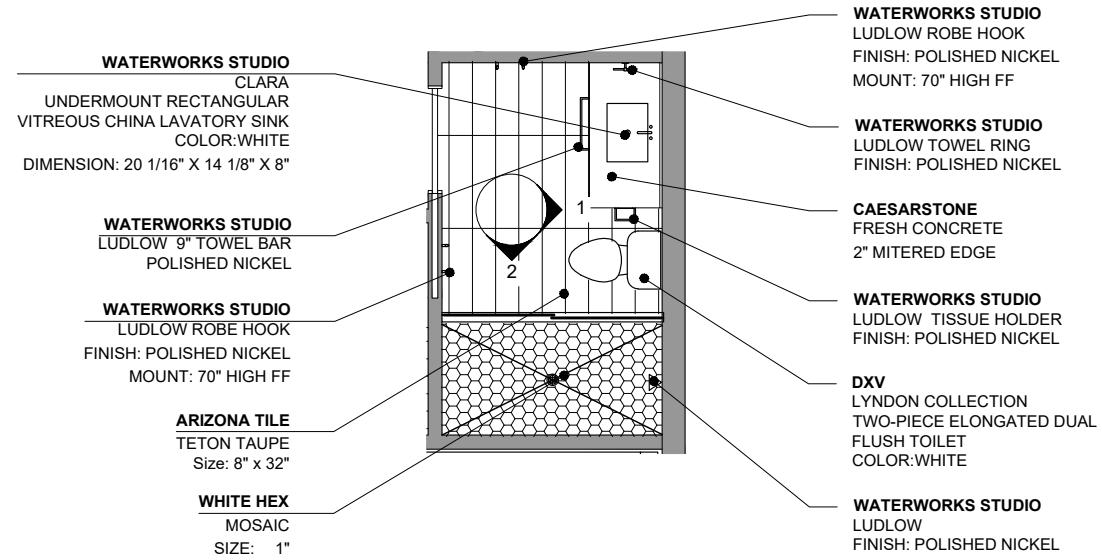

BATH #3 ELEVATIONS

BATH #3 ENLARGED FLOOR PLAN