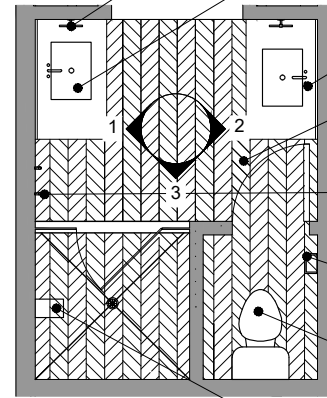

GUEST MASTER BATH ELEVATIONS