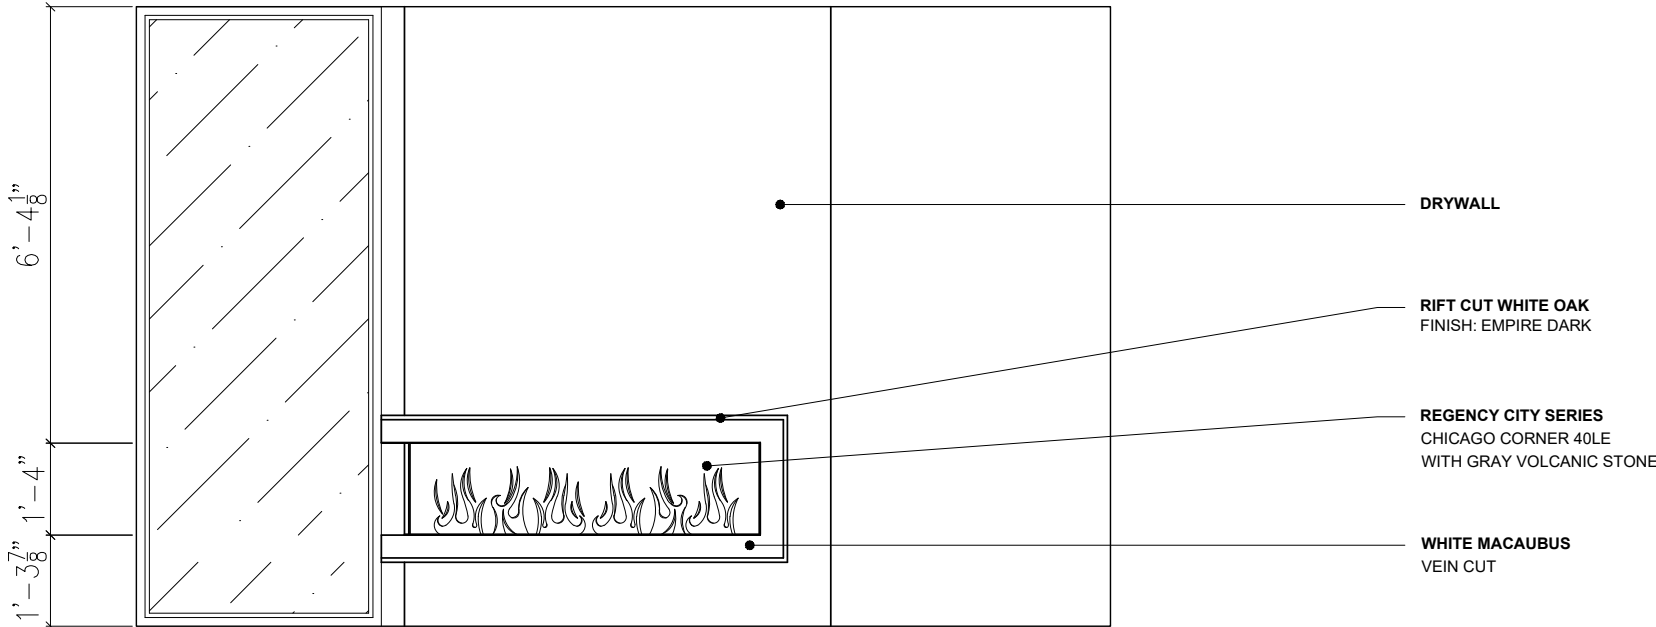

MASTER BEDROOM FIREPLACE ELEVATION

1 MASTER BEDROOM FIREPLACE ELEVATION
3/8" = 1'-0"