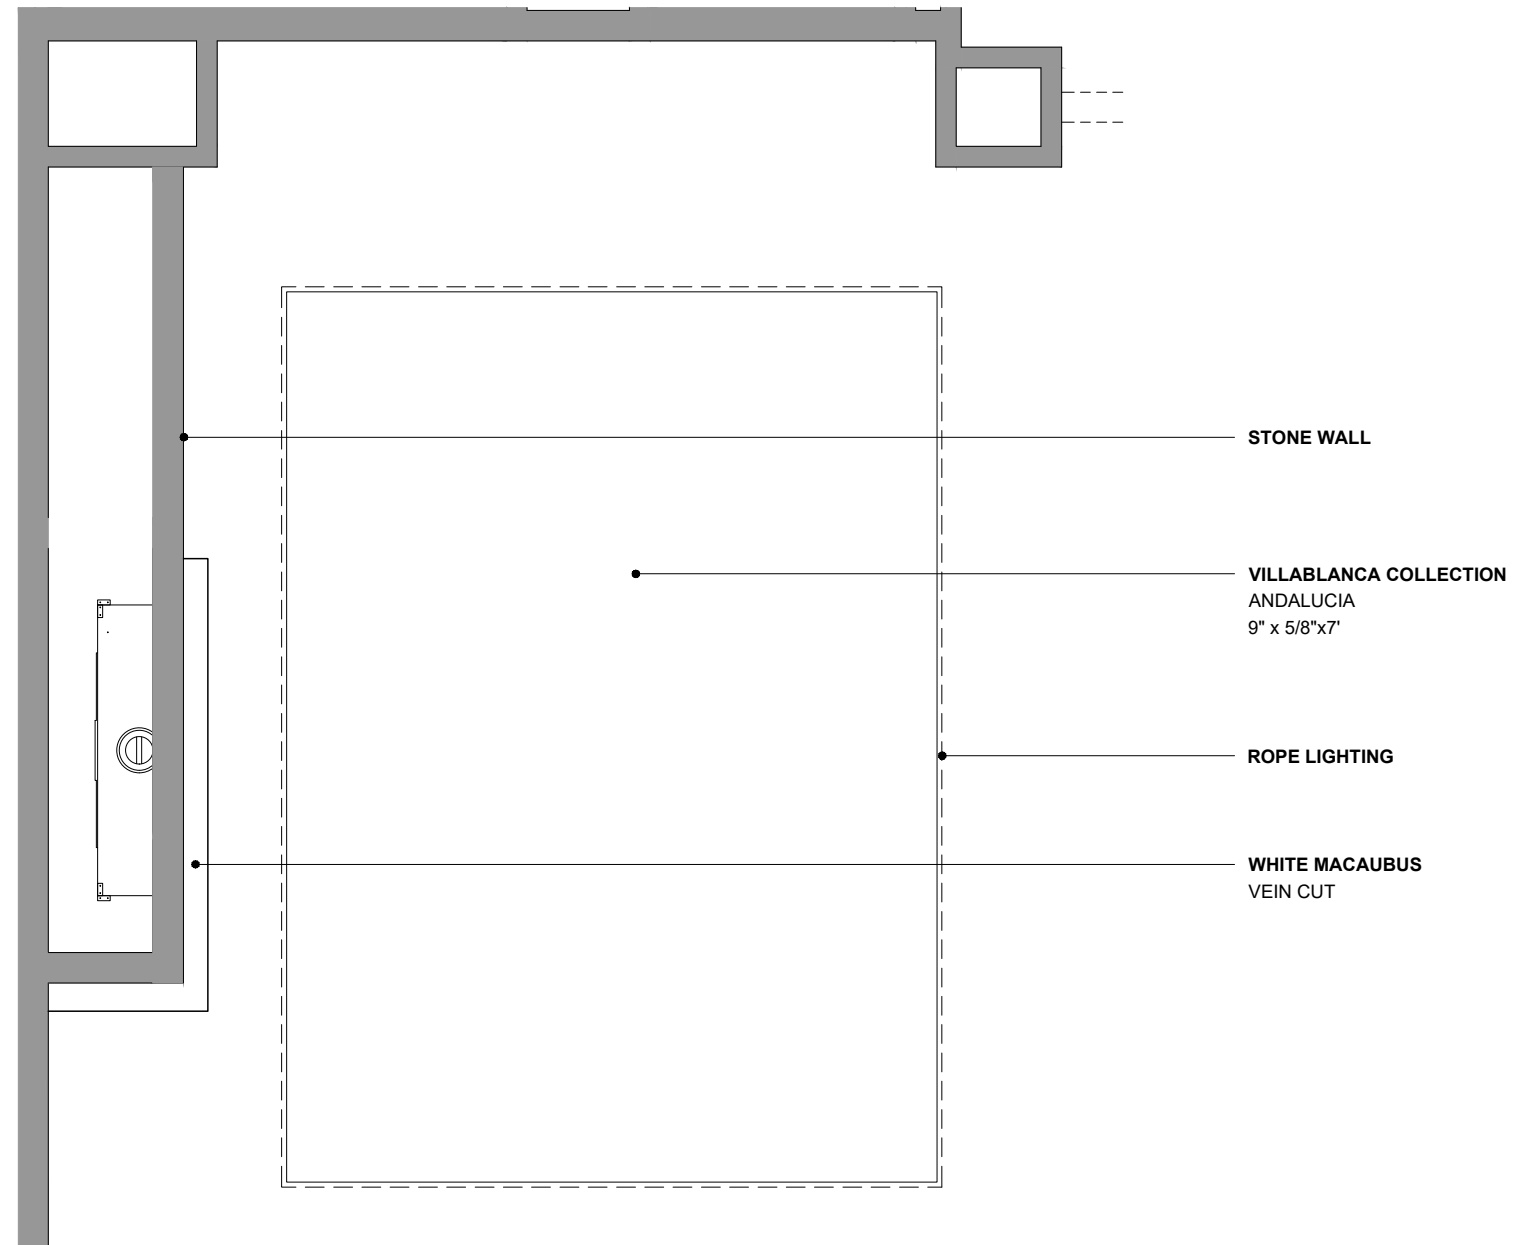

STONE WALL

WEATHERED STONE WALL

FIREPLACE INSERT

FLARE FIREPLACE
Flare LC-60-H

GREAT ROOM FINISHES

CEILING FINISH

VILLA BLANCA COLLECTION
Andaluca
9" x 5/8" x 7'

REFLECTED CEILING PLAN