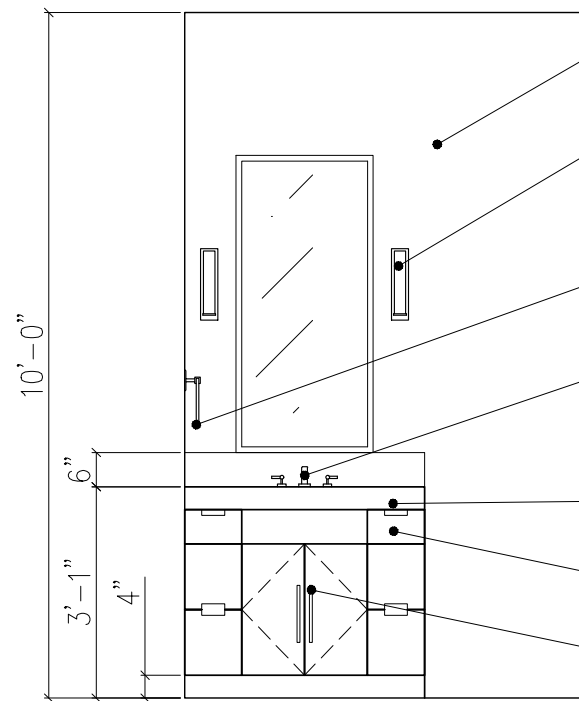

- **WATERWORKS STUDIO**
  LUDLOW TOWEL RING
  FINISH: POLISHED NICKEL
- **WATERWORKS STUDIO**
  CLARA
  UNDERMOUNT RECTANGULAR
  VITREOUS CHINA LAVATORY SINK
  COLOR: WHITE
  DIMENSION: 20 1/16" X 14 1/8" X 8"
- **JURA GREY SLAB**
  2" MITERED EDGE
- **BEDROSIANS**
  PROVINCETOWN
  LAYOUT: CHEVRON
  COLOR: WHITE
  SIZE: 3" x 6"
- **WATERWORKS STUDIO**
  LUDLOW ROBE HOOK
  FINISH: POLISHED NICKEL
  MOUNT: 70" HIGH FF
- **WATERWORKS STUDIO**
  LUDLOW TISSUE HOLDER
  FINISH: POLISHED NICKEL
- **DXV**
  LYNDON COLLECTION
  TWO-PIECE ELONGATED DUAL
  FLUSH TOILET
  COLOR: WHITE
- **WATERWORKS STUDIO**
  LUDLOW
  FINISH: POLISHED NICKEL

GUEST MASTER BATH ENLARGED FLOOR PLAN

3/16" = 1'-0"

- **BENJAMIN MOORE**
  COLOR: WHITE DOVE
  FINISH: EGGSHELL
- **VISUAL COMFORT**
  IAN K. FOWLER
  CASUAL BELDEN ROUND SCONCE
  FINISH: POLISHED NICKEL
  ITEM#: S2017PN
- **WATERWORKS STUDIO**
  LUDLOW TOWEL RING
  FINISH: POLISHED NICKEL
- **WATERWORKS STUDIO**
  LUDLOW
  LOW PROFILE THREE HOLE DECK
  MOUNTED LAVATORY FAUCET
  WITH METAL LEVER HANDLES
  FINISH: POLISHED NICKEL
- **JURA GREY SLAB**
  2" MITERED EDGE
  BACKSPASH: 6"
- **RIFT CUT WHITE OAK**
  FINISH: EMPIRE DARK
- **TOP KNOBS**
  ASPEN
  9" FLAT SIDED PULL
  FINISH: FLAT BLACK

2 GUEST MASTER BATH ELEVATION E

3/8" = 1'-0"