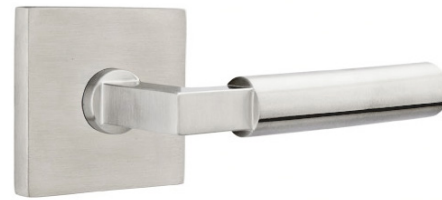

FLOOR PLAN

FLOOR PLAN

3/32" = 1'-0"

DOOR + WINDOW FINISHES

INTERIOR DOORS

3 - PANEL

INTERIOR HARDWARE

EMTEK
Hercules Lever w/ Deadbolt
Back Plate: Rectangular Rosette
Finish: Satin Nickel