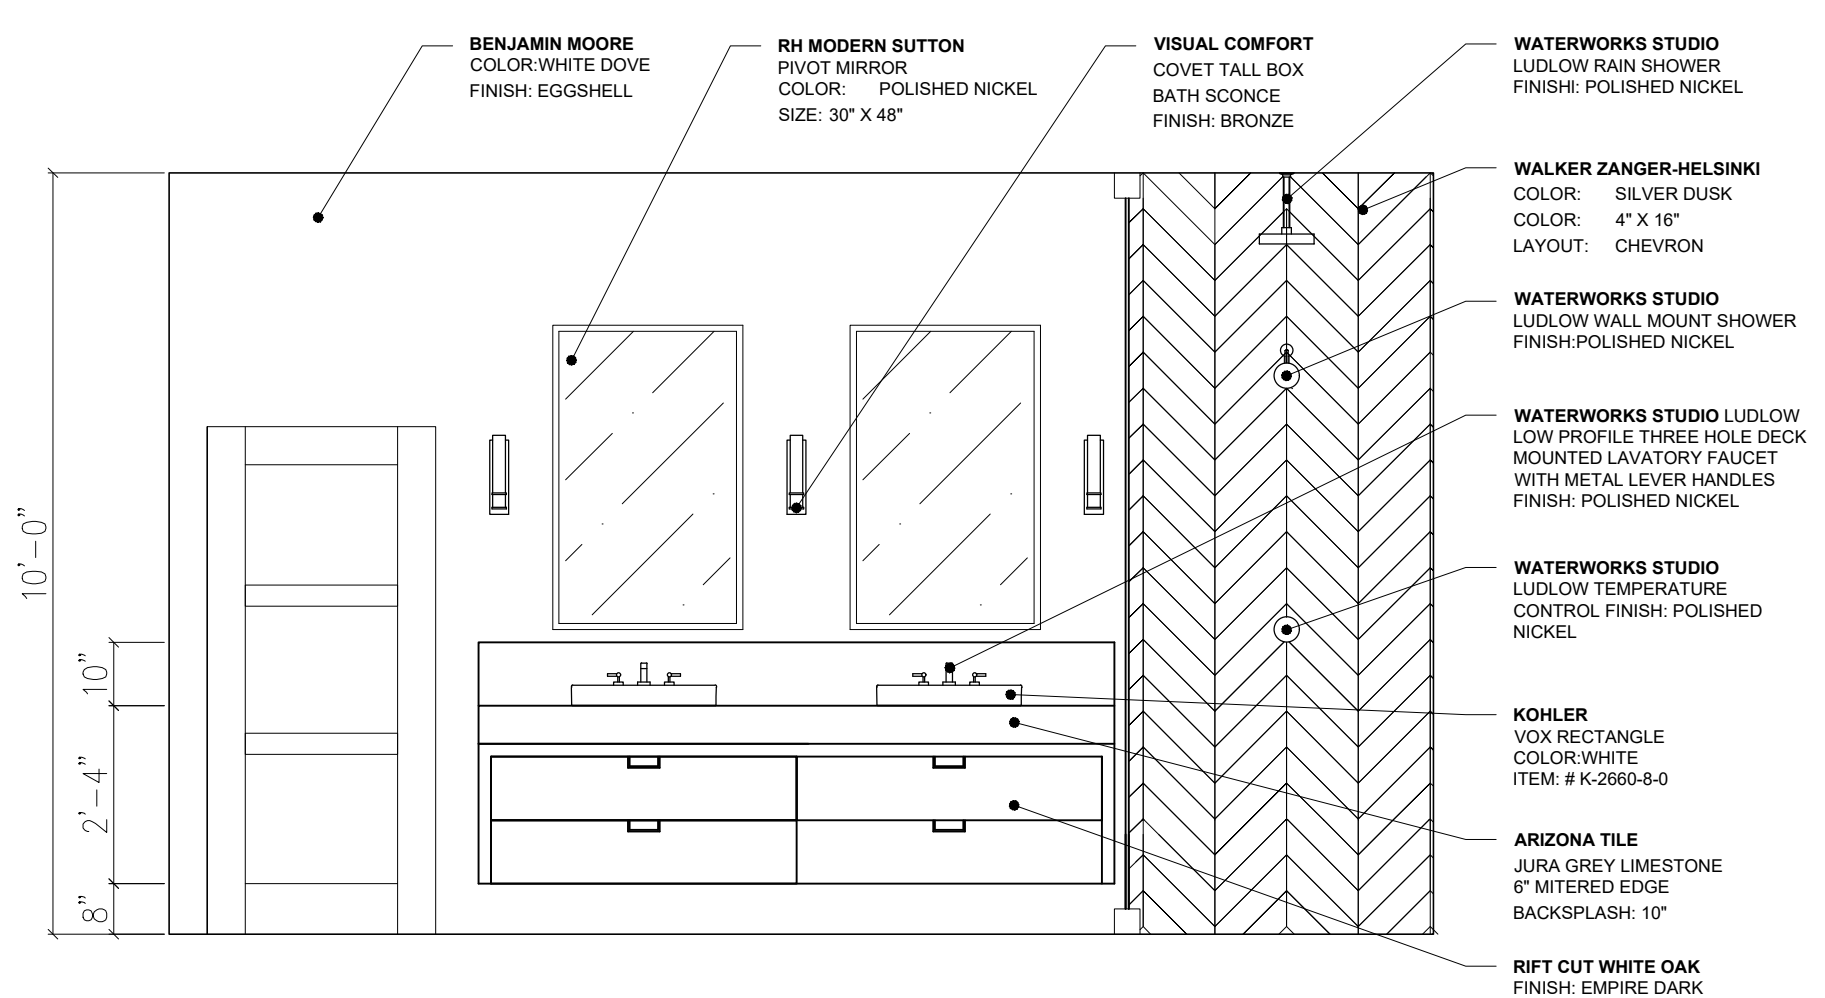

TOILET PAPER HOLDER

WATERWORKS STUDIO
Ludlow
Finish: Polished Nickel

ROBE HOOK

WATERWORKS STUDIO
Ludlow
Finish: Polished Nickel

MASTER BATH ELEVATIONS

MASTER BATH ENLARGED FLOOR PLAN

1 MASTER BATH ELEVATION E