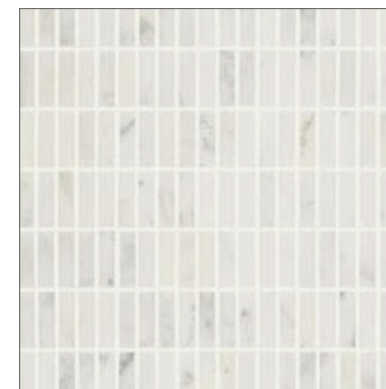

VANITY WALL

CROSSVILLE
Yin Yang
Snow Flower - YY03
Pattern: Straight Set, Vertical Stacked
Size: 1-1/2" x 6-1/2"