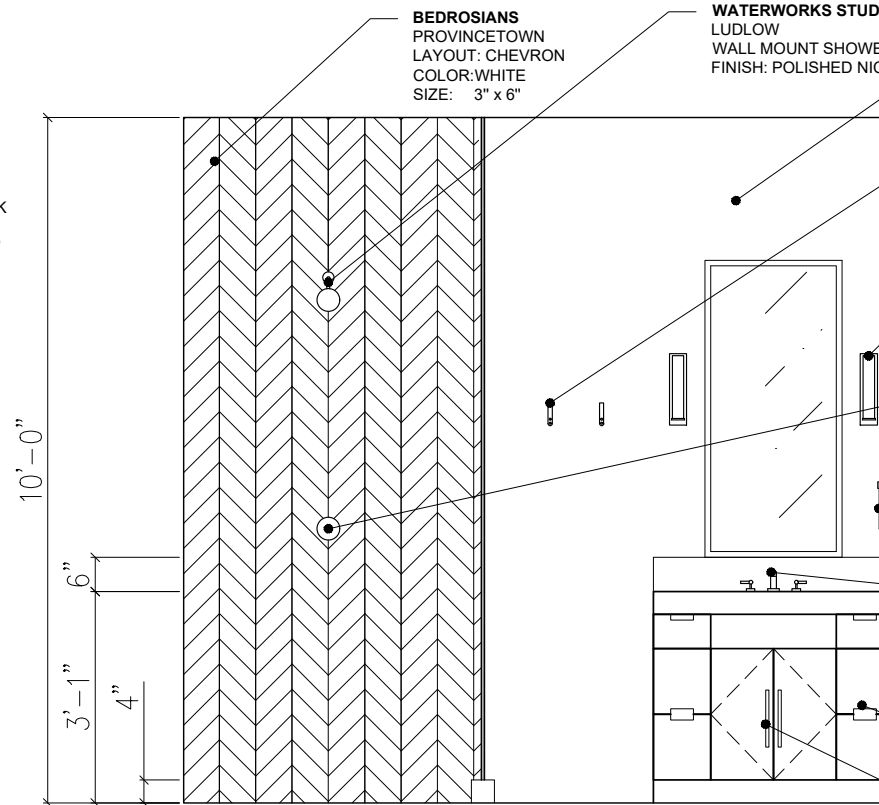

1 GUEST MASTER BATH ELEVATION W

3/8" = 1'-0"

- **BEDROSIANS**
  PROVINCETOWN
  LAYOUT: CHEVRON
  COLOR: WHITE
  SIZE: 3" x 6"
- **WATERWORKS STUDIO**
  LUDLOW
  WALL MOUNT SHOWER
  FINISH: POLISHED NICKEL
- **BENJAMIN MOORE**
  COLOR: WHITE DOVE
  FINISH: EGGSHELL
- **WATERWORKS STUDIO**
  LUDLOW ROBE HOOK
  FINISH: POLISHED NICKEL
  MOUNT: 70" HIGH FF
- **VISUAL COMFORT**
  IAN K. FOWLER
  CASUAL BELDEN ROUND SCONCE
  FINISH: POLISHED NICKEL
  ITEM#: S2017PN
- **WATERWORKS STUDIO**
  LUDLOW SHOWER CONTROL
  FINISH: POLISHED NICKEL
- **WATERWORKS STUDIO**
  LUDLOW TOWEL RING
  FINISH: POLISHED NICKEL
- **WATERWORKS STUDIO**
  LUDLOW
  LOW PROFILE THREE HOLE DECK
  MOUNTED LAVATORY FAUCET
  WITH METAL LEVER HANDLES
  FINISH: POLISHED NICKEL
- **RIFT CUT WHITE OAK**
  FINISH: EMPIRE DARK
- **TOP KNOBS**
  ASPEN
  9" FLAT SIDED PULL
  FINISH: FLAT BLACK