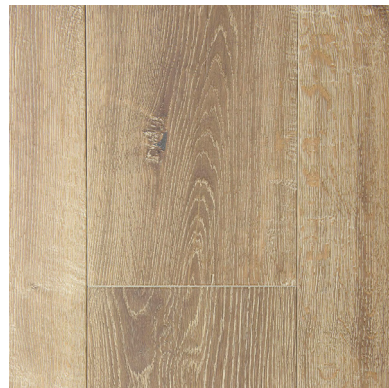

GREAT ROOM REFLECTED CEILING PLAN
3/8" = 1'-0"

FIREPLACE ELEVATION

1 FIREPLACE ELEVATION
3/8" = 1'-0"

KITCHEN FINISHES

WALL FINISH

BENJAMIN MOORE
Color: White Dove
Finish: Eggshell

HARDWOOD FLOORING

VILLA BLANCA COLLECTION
Andalucia
9" x 5/8" x 7'