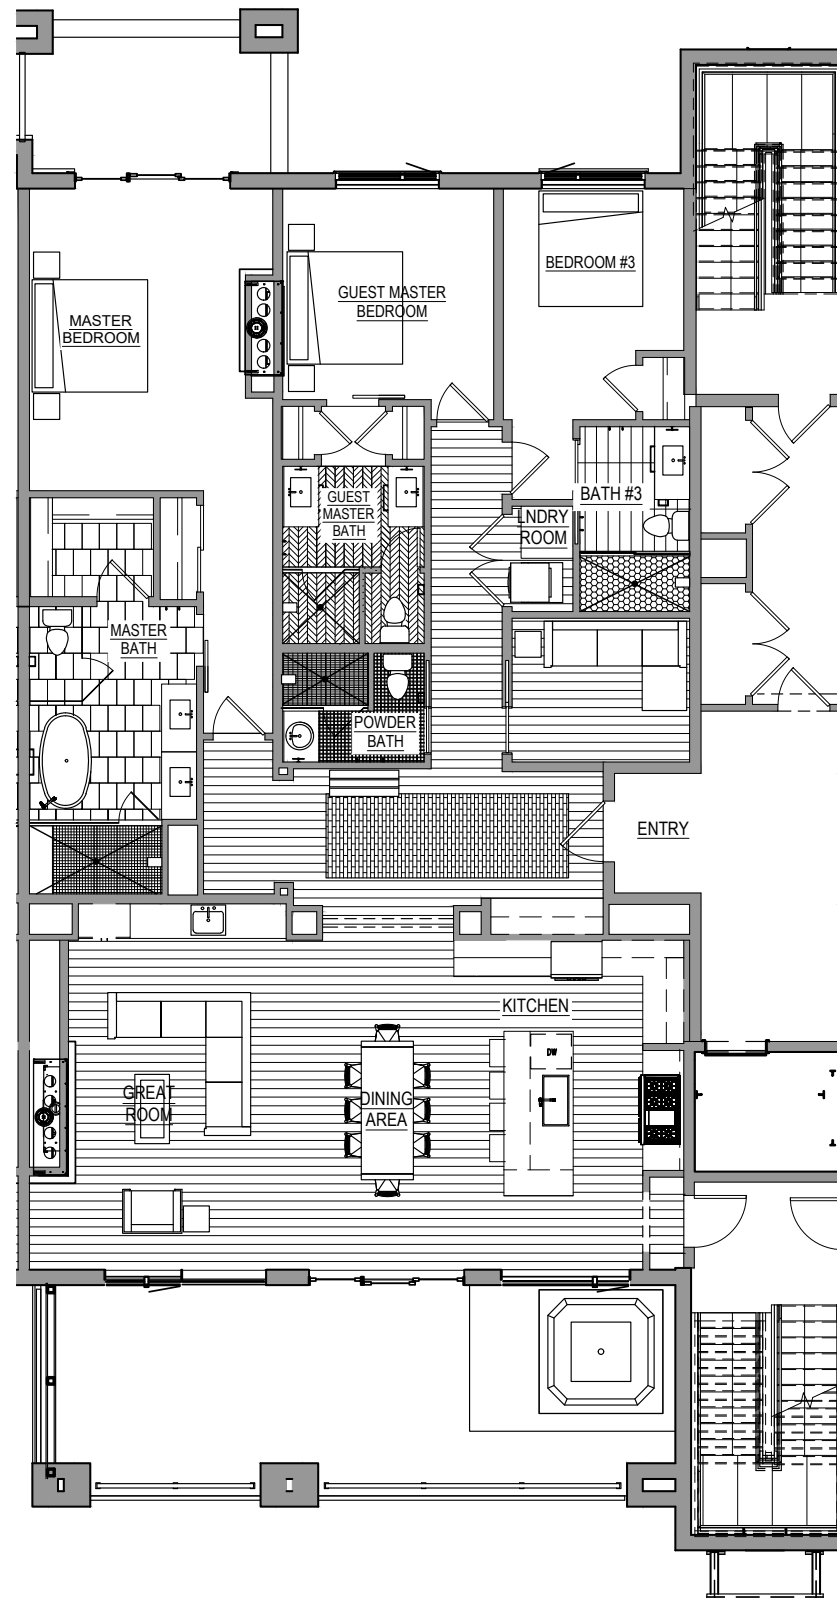

DESIGNED BY:

ALDER & TWEED

— EARTH PALETTE —

UNITS 203, 303, 403, 503

AUGUST 3, 2018

TABLE OF CONTENTS

FLOOR PLAN	PG: 3	MASTER BEDROOM FINISHES	PG: 28
DOORS + WINDOWS FINISHES	PG: 4	MASTER BEDROOM FIREPLACE ELEV.	PG: 29
FINISHES THROUGHOUT	PG: 5	MASTER BATH FINISHES	PG: 30
ENTRY FINISHES	PG: 6	MASTER BATH PLUMBING & ACCS.	PG: 31
ENTRY CEILING	PG: 7	MASTER BATH LIGHTING	PG: 32
ENTRY BENCH ELEVATION	PG: 8	MASTER BATH ACCESSORIES	PG: 33
GREAT ROOM FINISHES	PG: 9-10	MASTER BATH ELEVATIONS	PG: 34-35
FIREPLACE ELEVATION	PG: 11	GUEST MASTER BEDROOM FINISHES	PG: 36
KITCHEN FINISHES	PG: 12-13	GUEST MASTER BATH FINISHES	PG: 37
KITCHEN PLUMBING & APPLIANCES	PG: 14	GUEST MASTER BATH PLUMBING	
KITCHEN ELEVATIONS	PG: 15-17	& ACCESSORIES	PG: 38
DINING ROOM FINISHES	PG: 18	GUEST MASTER BATH ACCS.	PG: 39
WET BAR FINISHES	PG: 19	GUEST MASTER BATH ELEVATIONS	PG: 40
WET BAR PLUMBING & APPLIANCES	PG: 20	BEDROOM #3 FINISHES	PG: 41
WET BAR ELEVATION	PG: 21	BATH #3 FINISHES	PG: 42
POWDER BATH FINISHES	PG: 22	BATH #3 PLUMBING & ACCESSORIES	PG: 43
POWDER BATH PLUMBING & ACCS.	PG: 23	BATH #3 ACCESSORIES	PG: 44
POWDER BATH ACCESSORIES	PG: 24	BATH #3 ELEVATIONS	PG: 45
POWDER BATH ELEVATIONS	PG: 25		
LAUNDRY CLOSET FINISHES	PG: 26		
LAUNDRY CLOSET APPLIANCES & ELEVATION	PG: 27		

FLOOR PLAN

FLOOR PLAN

3/32" = 1'-0"

DOOR + WINDOW FINISHES

INTERIOR DOORS

3 - PANEL

INTERIOR HARDWARE

EMTEK
Hercules Lever w/ Deadbolt
Back Plate: Rectangular Rosette
Finish: Satin Nickel