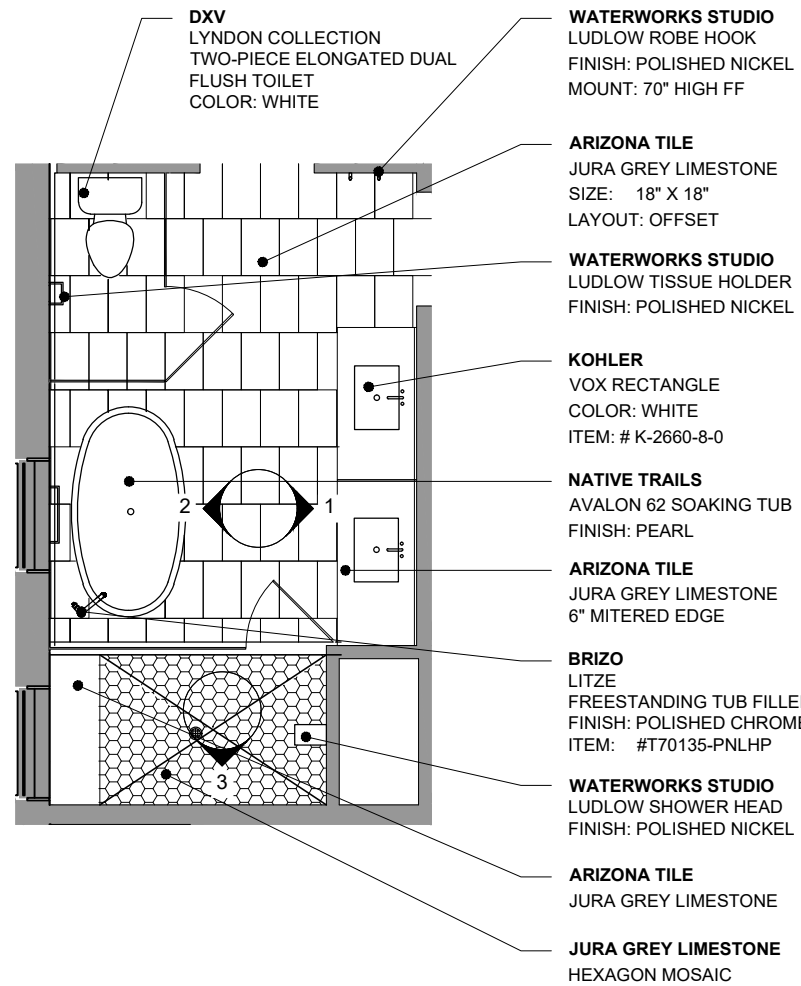

CHANDELIER

VISUAL COMFORT
Thomas OBrien Ziyi 4 Light 24 inch
Chandelier Ceiling Light
Finish: Bronze
Item: # TOB5015BZ-NP

MASTER BATH ACCESSORIES

TOWEL BAR

WATERWORKS STUDIO
Ludlow 12" TOWEL BAR
Finish: Polished Nickel

TOILET PAPER HOLDER

WATERWORKS STUDIO
Ludlow
Finish: Polished Nickel

ROBE HOOK

WATERWORKS STUDIO
Ludlow
Finish: Polished Nickel

MASTER BATH ELEVATIONS

MASTER BATH ENLARGED FLOOR PLAN

1 MASTER BATH ELEVATION E