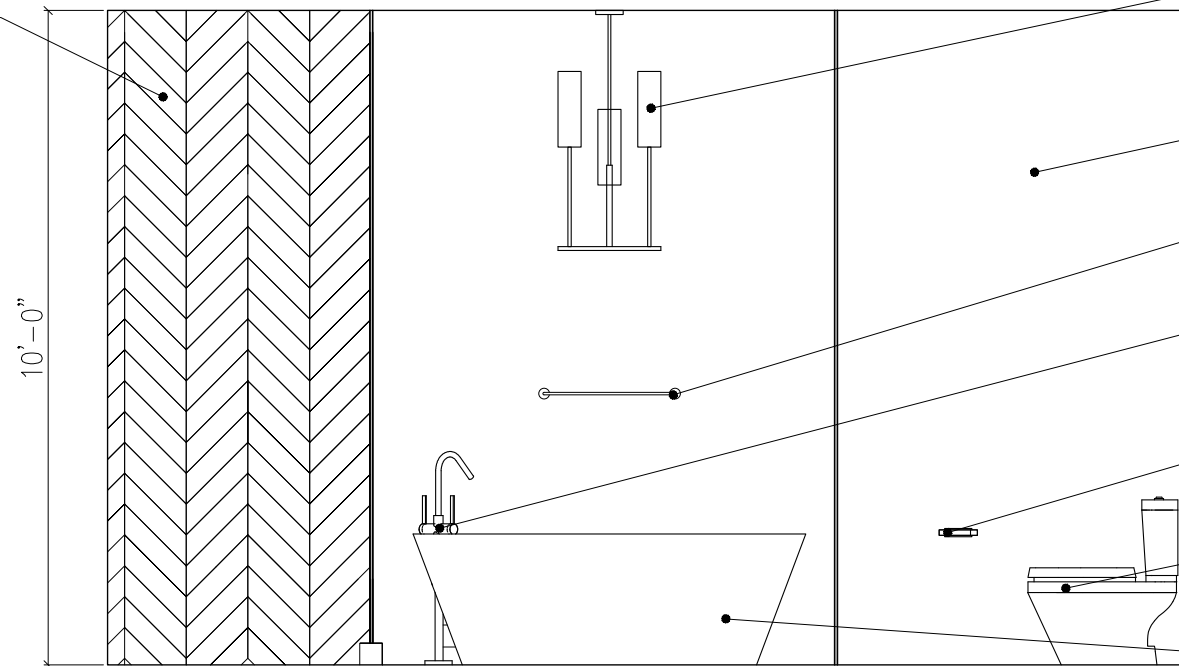

2 MASTER BATH ELEVATION W

MASTER BATH ELEVATIONS

WALKER ZANGER-HELSINKI
COLOR: SILVER DUSK
COLOR: 4" X 16"
LAYOUT: CHEVRON