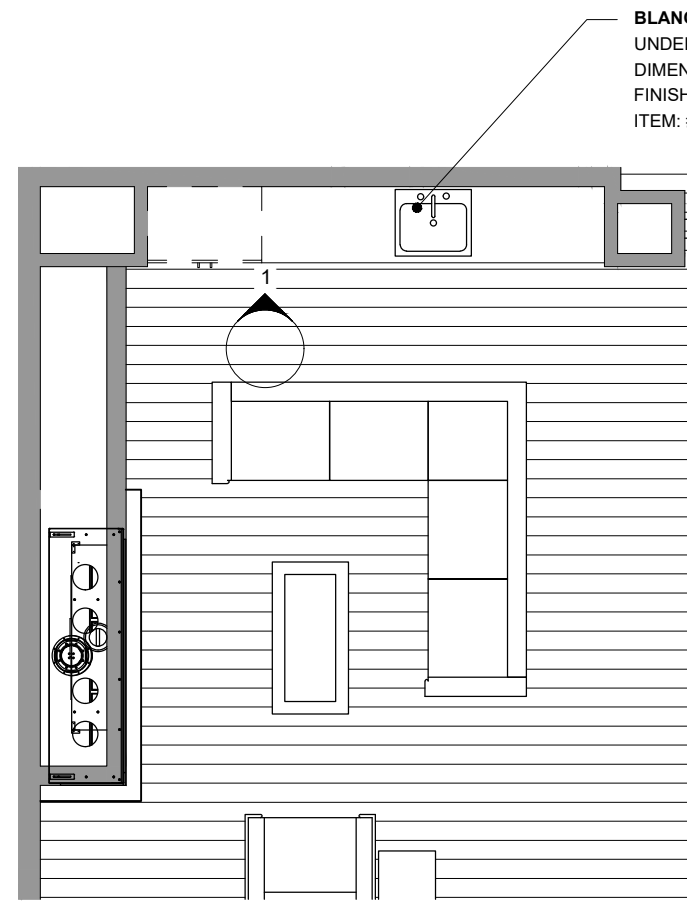

WET BAR ELEVATION

WET BAR ENLARGED FLOOR PLAN

3/16" = 1'-0"