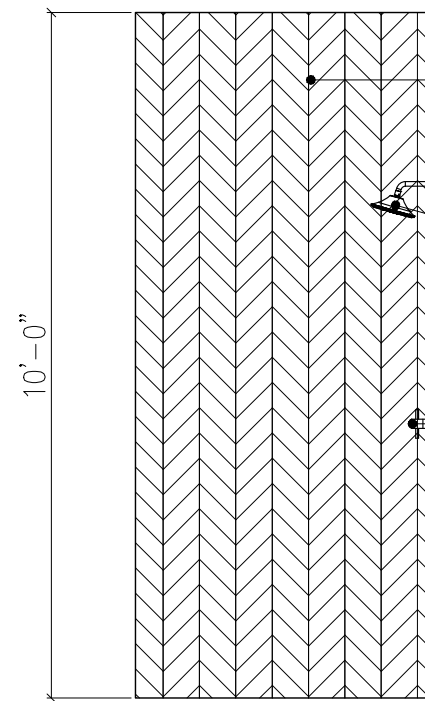

2 GUEST MASTER BATH ELEVATION E

3/8" = 1'-0"

1 GUEST MASTER BATH ELEVATION W

3/8" = 1'-0"

- BEDROSIANS**
PROVINCETOWN
LAYOUT: CHEVRON
COLOR: WHITE
SIZE: 3" x 6"
- WATERWORKS STUDIO**
LUDLOW
WALL MOUNT SHOWER
FINISH: POLISHED NICKEL
- BENJAMIN MOORE**
COLOR: WHITE DOVE
FINISH: EGGSHELL
- WATERWORKS STUDIO**
LUDLOW ROBE HOOK
FINISH: POLISHED NICKEL
MOUNT: 70" HIGH FF
- VISUAL COMFORT**
IAN K. FOWLER
CASUAL BELDEN ROUND SCONCE
FINISH: POLISHED NICKEL
ITEM#: S2017PN
- WATERWORKS STUDIO**
LUDLOW SHOWER CONTROL
FINISH: POLISHED NICKEL
- WATERWORKS STUDIO**
LUDLOW TOWEL RING
FINISH: POLISHED NICKEL
- WATERWORKS STUDIO**
LUDLOW
LOW PROFILE THREE HOLE DECK
MOUNTED LAVATORY FAUCET
WITH METAL LEVER HANDLES
FINISH: POLISHED NICKEL
- RIFT CUT WHITE OAK**
FINISH: EMPIRE DARK
- TOP KNOBS**
ASPEN
9" FLAT SIDED PULL
FINISH: FLAT BLACK