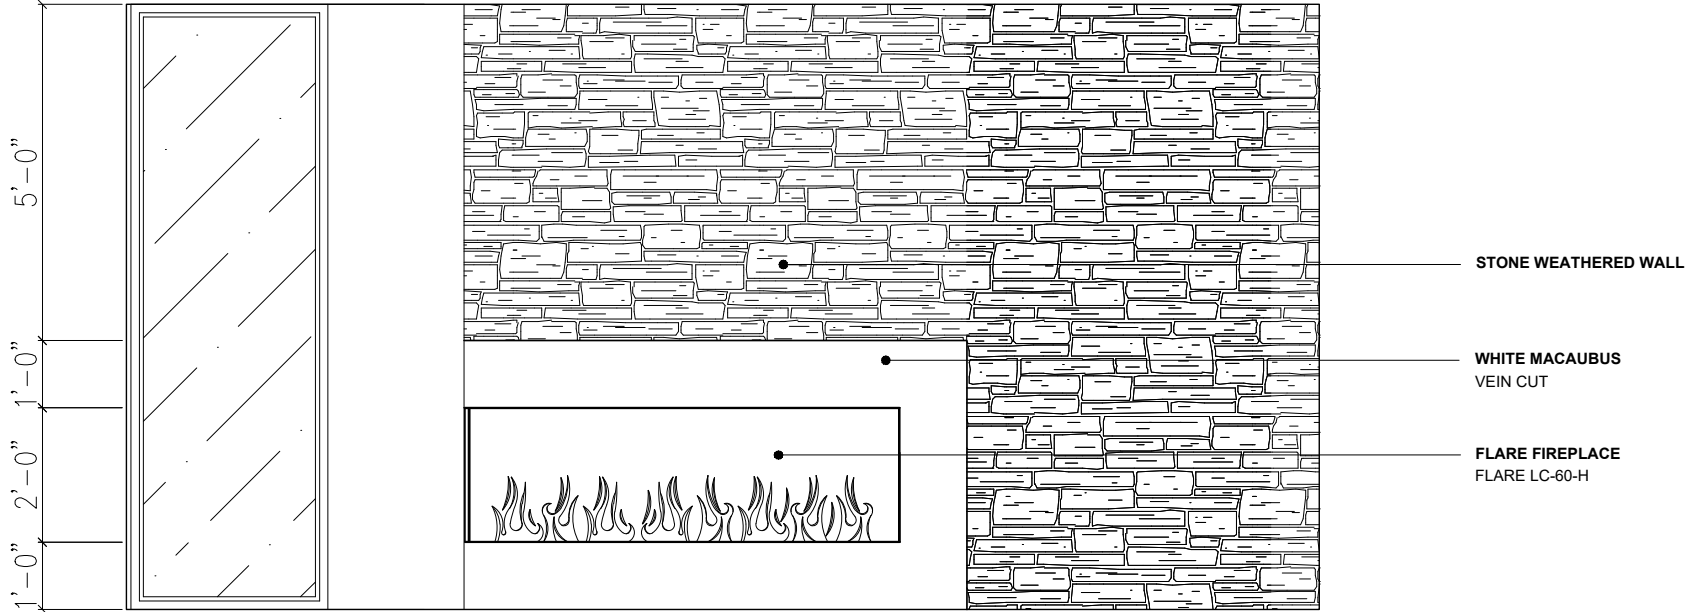

FIREPLACE ELEVATION

1 FIREPLACE ELEVATION
3/8" = 1'-0"