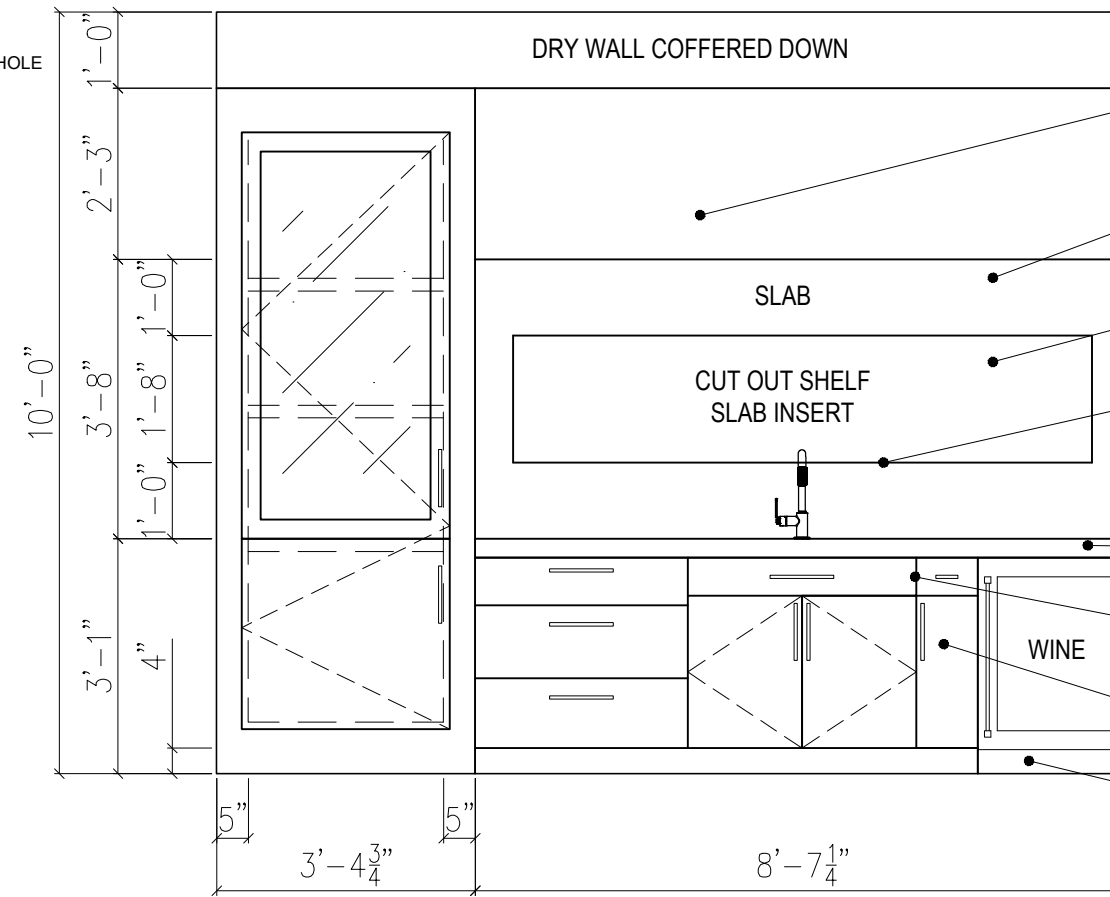

WINE COOLER

SUB-ZERO
24" Undercounter Wine Storage
Item#: SUW24OLH

WET BAR ELEVATION

WET BAR ENLARGED FLOOR PLAN

3/16" = 1'-0"

1 WET BAR ELEVATION N

3/8" = 1'-0"

RIFT CUT WHITE OAK
 FINISH: EMPIRE DARK