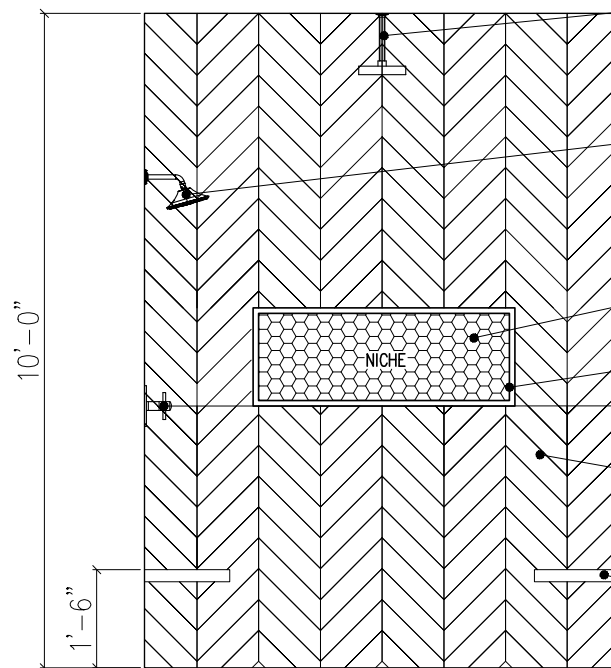

3 MASTER BATH ELEVATION S

VISUAL COMFORT
THOMAS OBRIEN ZIYI 4 LIGHT 24 INCH
CHANDELIER CEILING LIGHT
FINISH: BRONZE
ITEM: # TOB5015BZ-NP

BENJAMIN MOORE
COLOR: WHITE DOVE
FINISH: EGGSHELL

WATERWORKS STUDIO
LUDLOW TOWEL BAR
FINISH: POLISHED NICKEL

BRIZO
LITZE
FREESTANDING TUB FILLER
FINISH: POLISHED NICKEL
ITEM: #T70135-PNLHP

WATERWORKS STUDIO
LUDLOW TISSUE HOLDER
FINISH: POLISHED NICKEL

DXV
LYNDON COLLECTION
TWO-PIECE ELONGATED DUAL FLUSH TOILET
COLOR: WHITE

NATIVE TRAILS
AVALON 62 SOAKING TUB
FINISH: PEARL

3/8" = 1'-0"