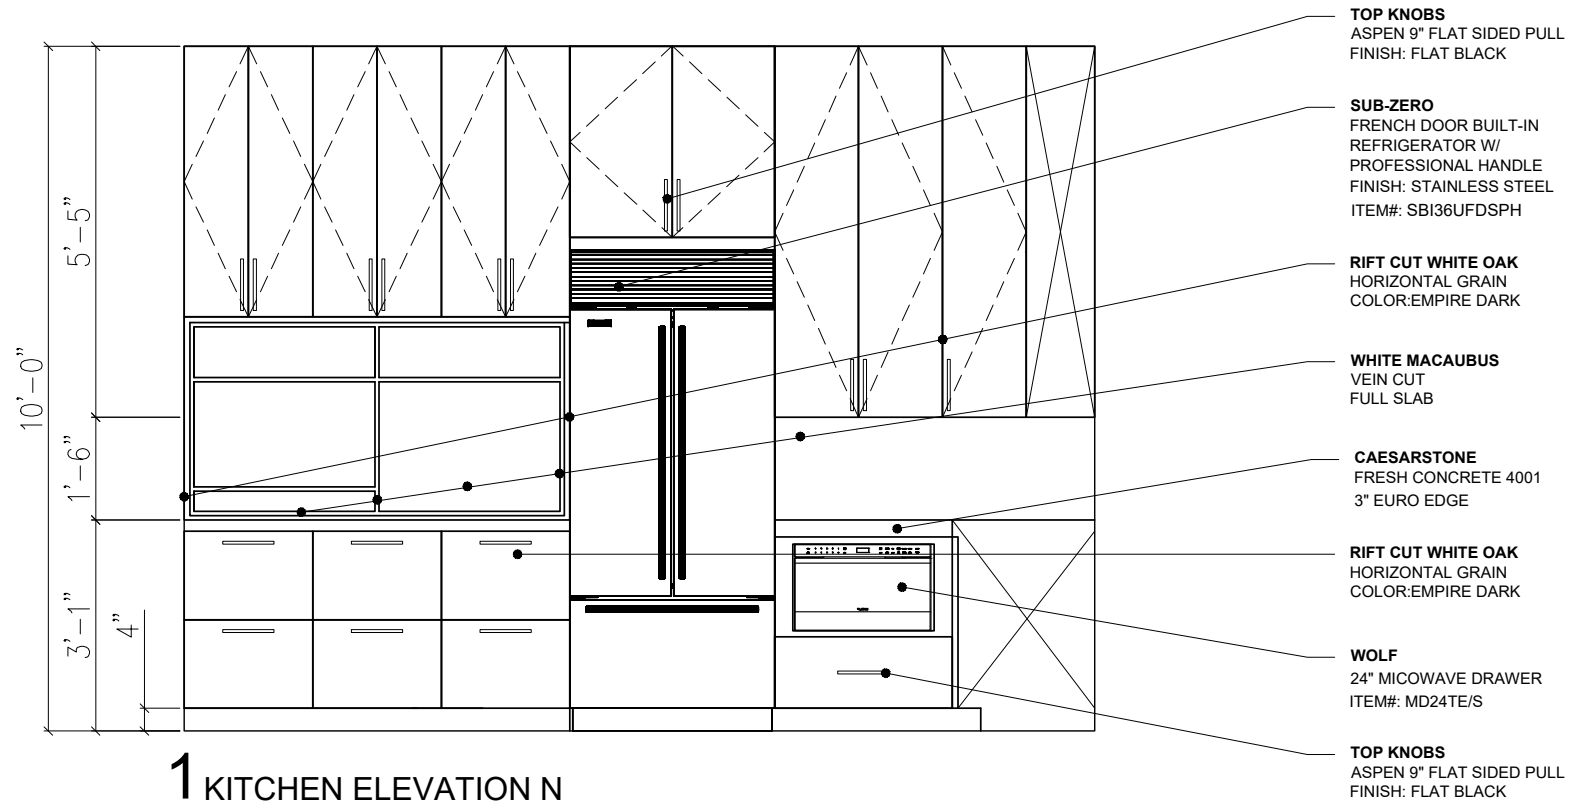

DISHWASHER

ASKO
24" Dishwasher
Finish: Stainless Steel
Item#:AD5636XXLSHI

MICROWAVE OVEN

WOLF
24" Microwave Drawer
Item#: MD24TE/S

KITCHEN ELEVATIONS

KITCHEN ENLARGED FLOOR PLAN

3/16" = 1'-0"

KITCHEN ELEVATIONS