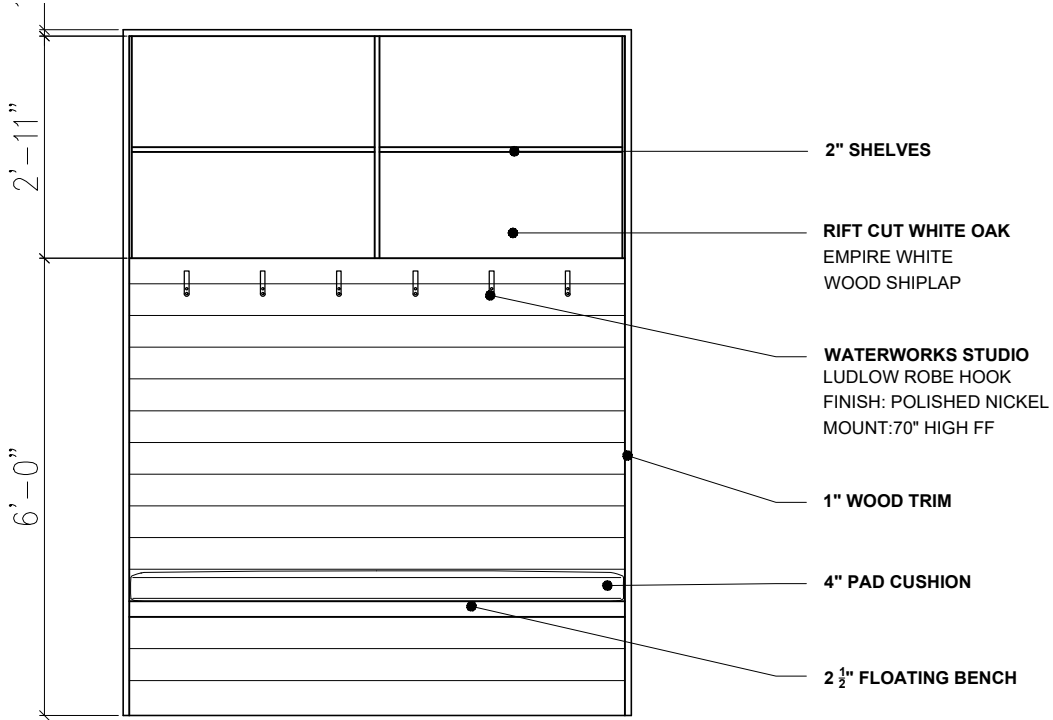

ENTRY CEILING

1 ENTRY BENCH ELEVATION
3/8" = 1'-0"