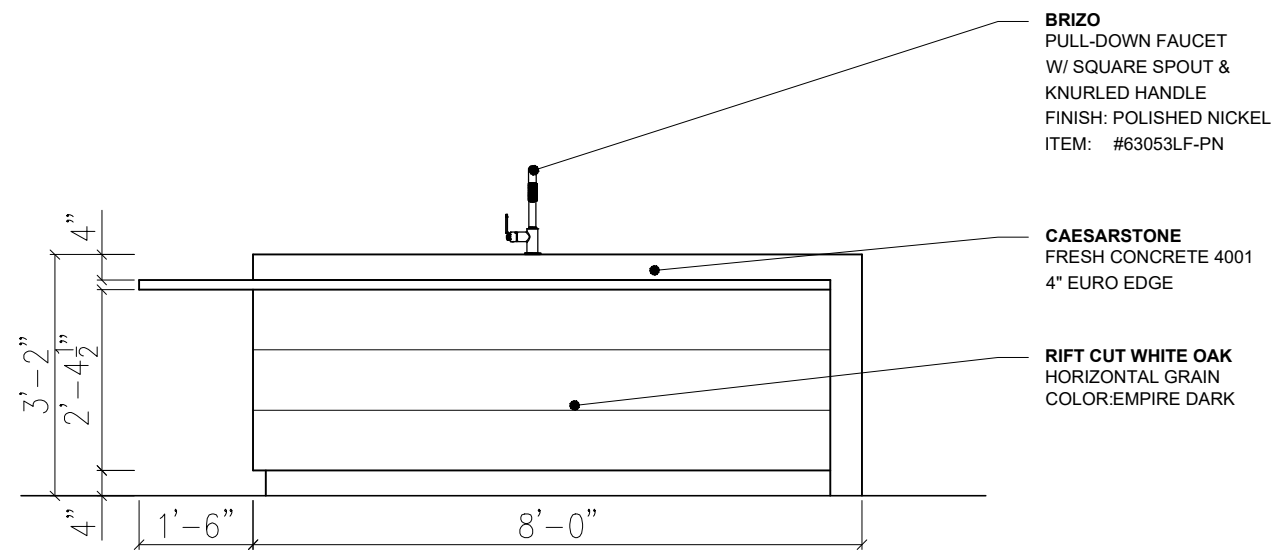

3/8" = 1'-0"

6 KITCHEN ELEVATION W

3/8" = 1'-0"

7 KITCHEN ELEVATION S

3/8" = 1'-0"

8 KITCHEN ELEVATION E

3/8" = 1'-0"

DINING ROOM FINISHES