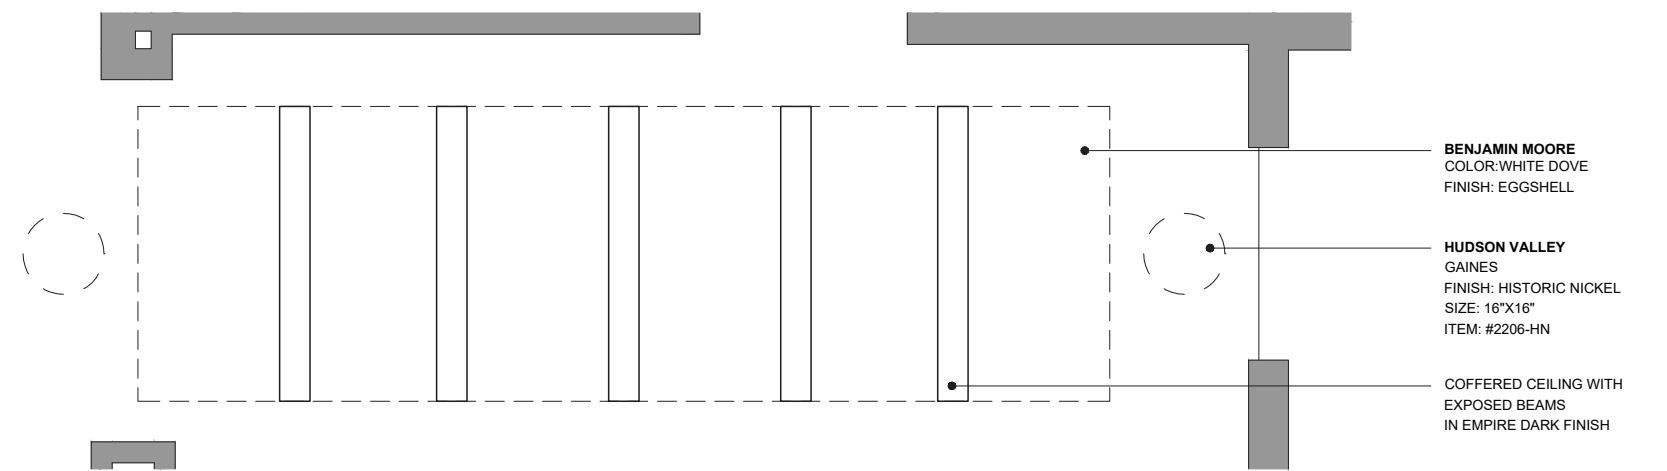

ROBE HOOK

WATERWORKS STUDIO
Ludlow
Finish: Polished Nickel

LIGHTING

HUDSON VALLEY
Gaines
Finish: Historic Nickel
Size: 16"x16"
Item: #2206-HN

ENTRY CEILING

INSPIRATION

REFLECTED CEILING PLAN

ENTRY REFLECTED CEILING PLAN