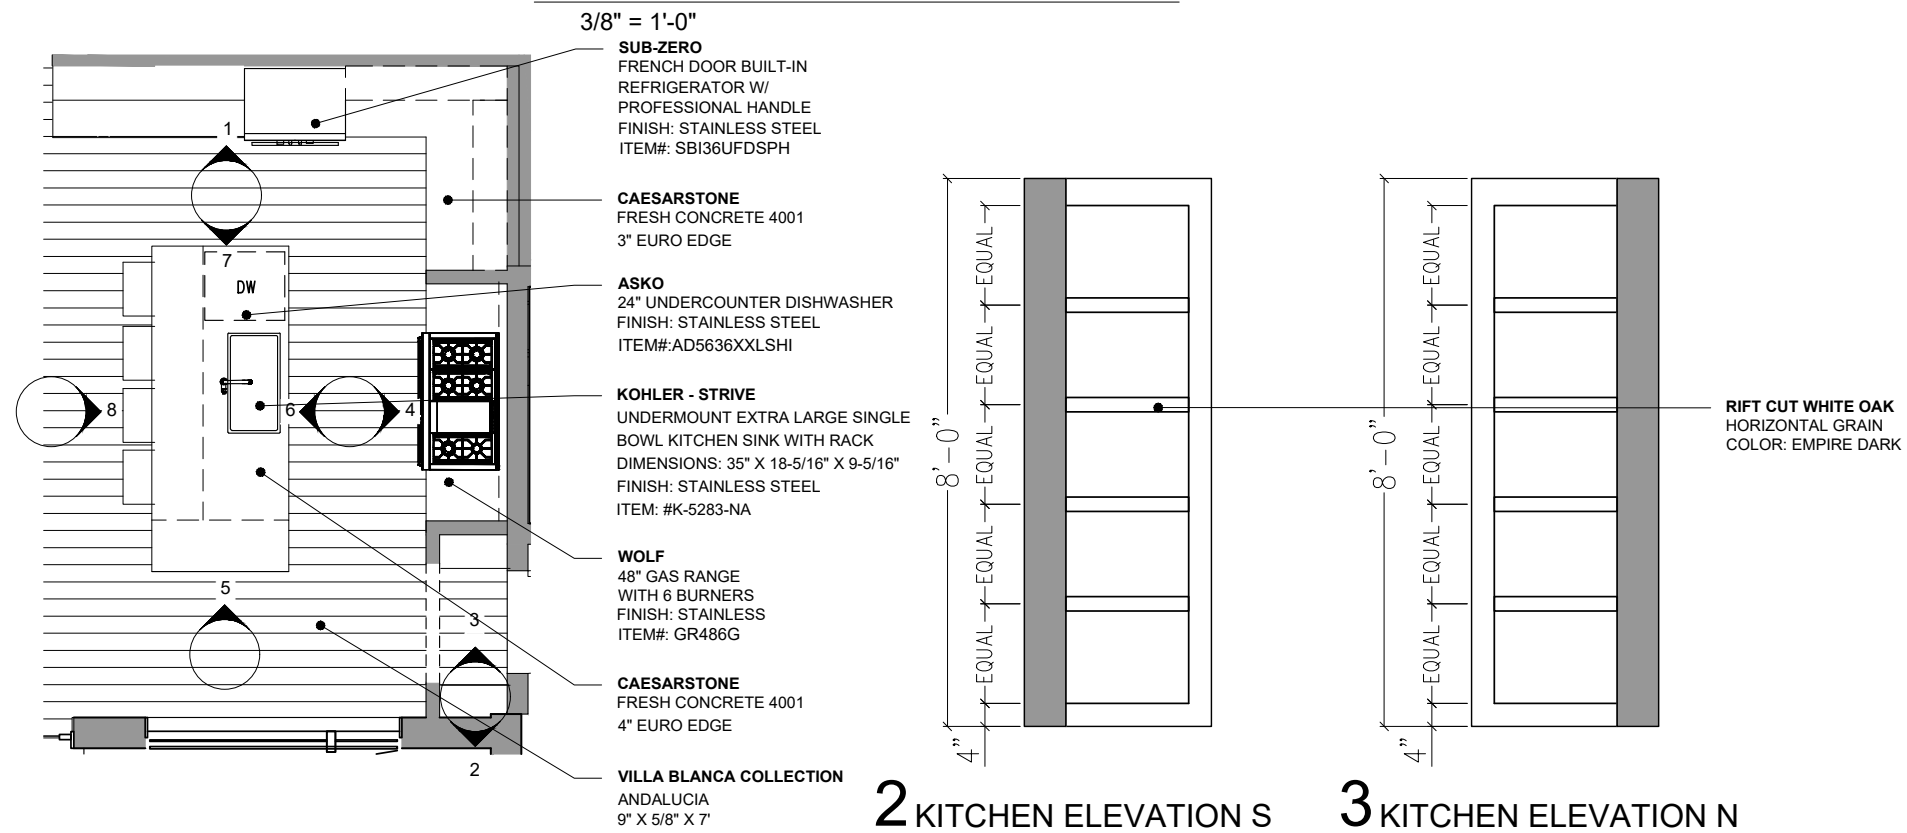

DISHWASHER

ASKO
24" Dishwasher
Finish: Stainless Steel
Item#:AD5636XXLSHI

MICROWAVE OVEN

WOLF
24" Microwave Drawer
Item#: MD24TE/S

KITCHEN ELEVATIONS

KITCHEN ENLARGED FLOOR PLAN

3/16" = 1'-0"

KITCHEN ELEVATIONS